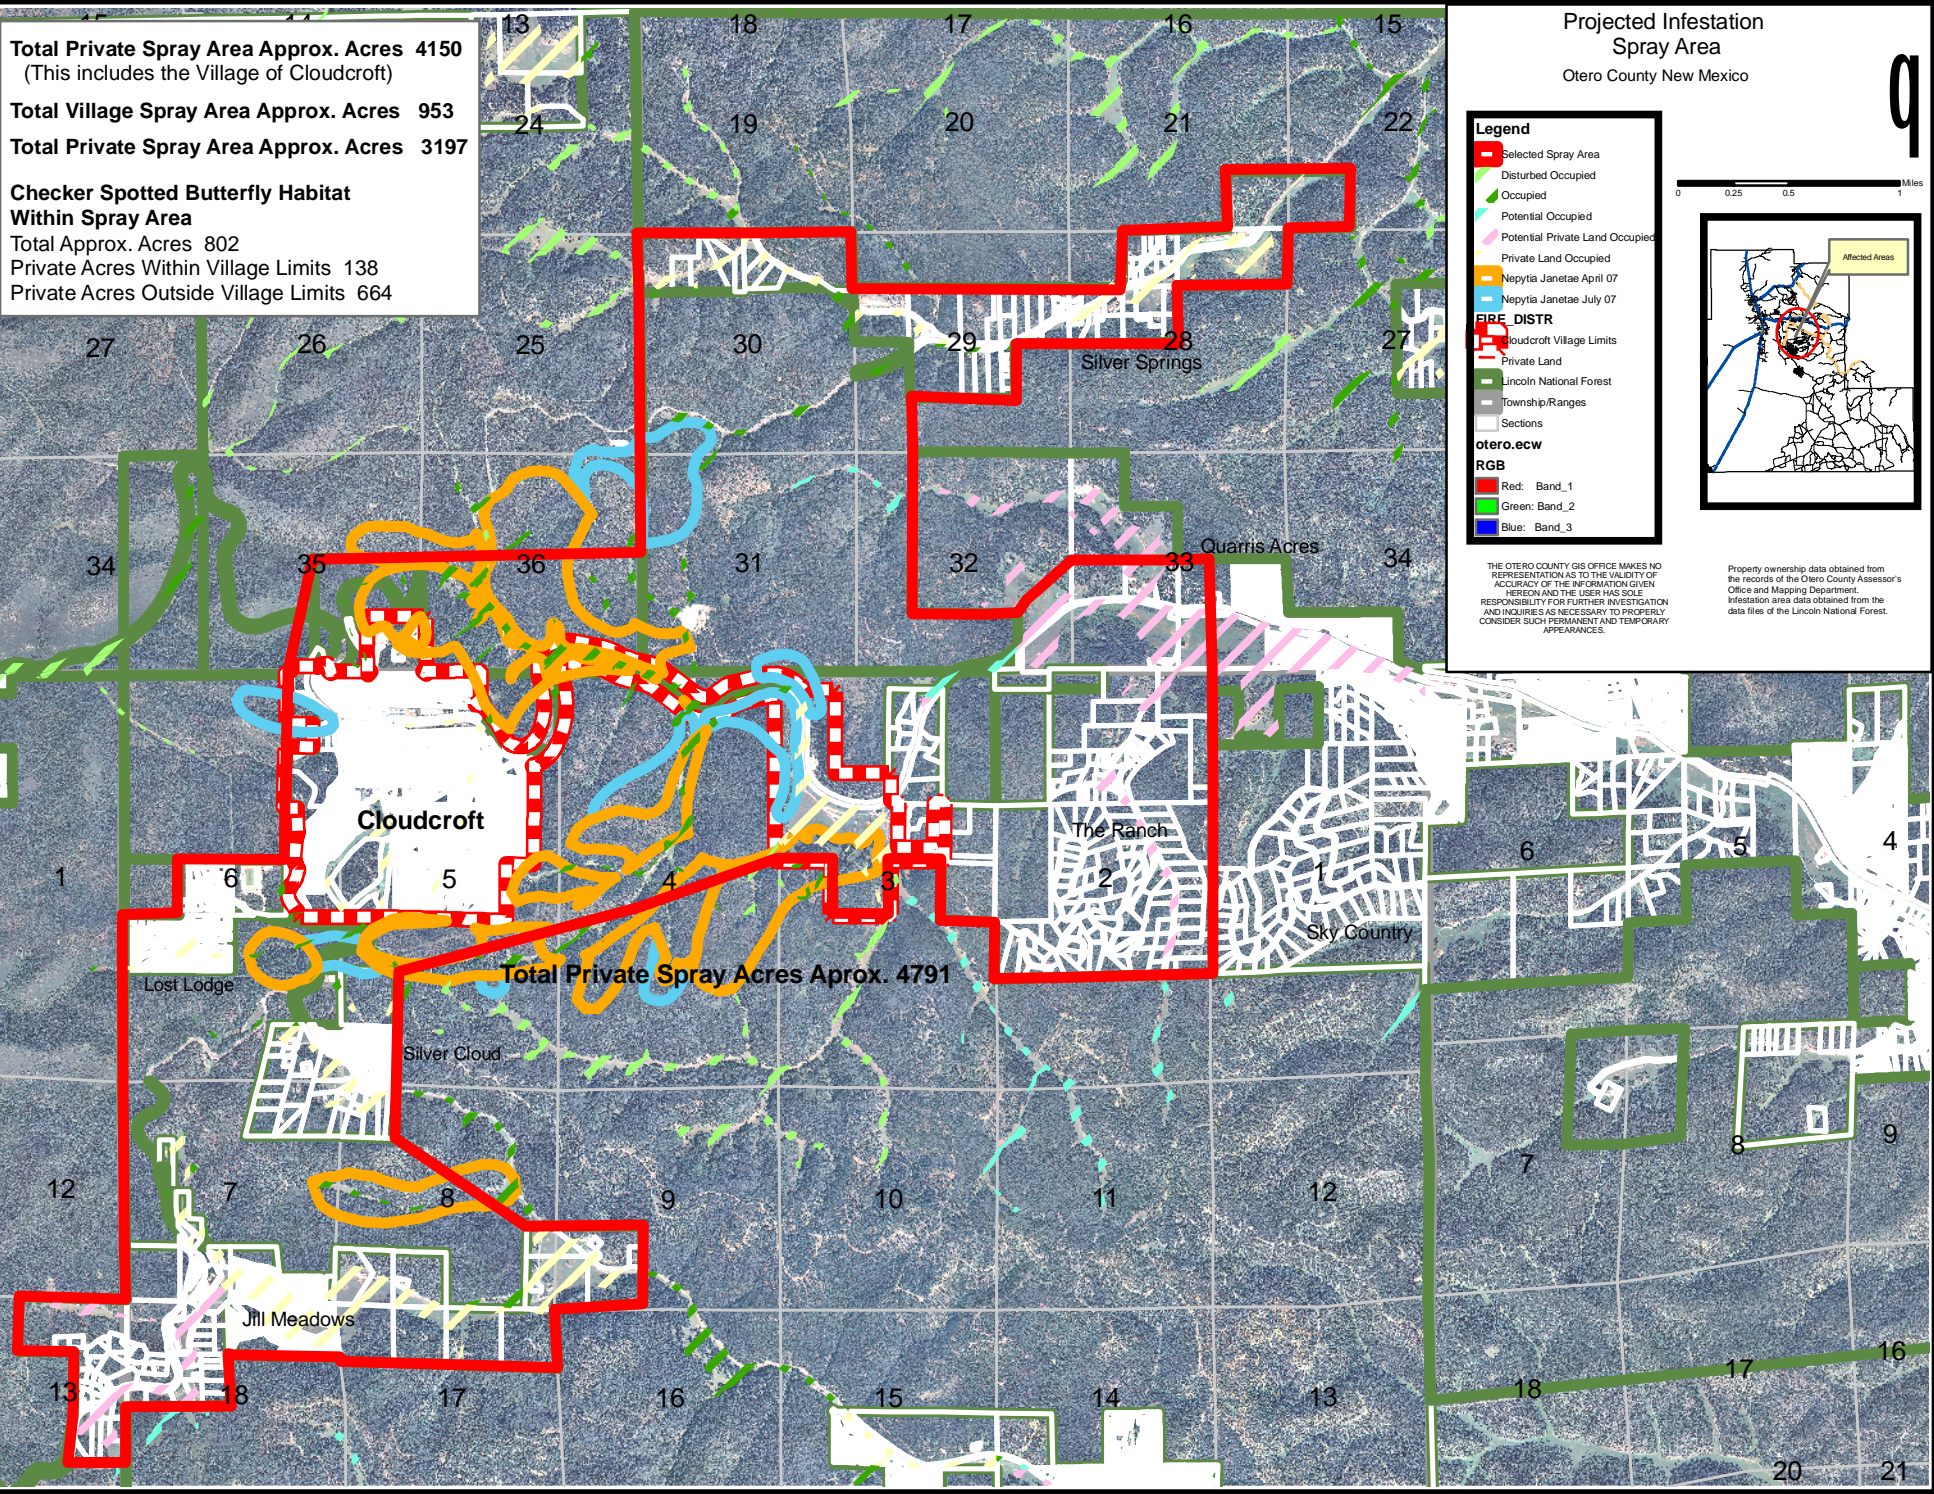

Total Private Spray Area Approx. Acres 4150
(This includes the Village of Cloudcroft)
Total Village Spray Area Approx. Acres 953
Total Private Spray Area Approx. Acres 3197

Checker Spotted Butterfly Habitat
Within Spray Area
Total Approx. Acres 802
Private Acres Within Village Limits 138
Private Acres Outside Village Limits 664

Projected Infestation
Spray Area
Otero County New Mexico

Legend

- Selected Spray Area
- Disturbed Occupied
- Occupied
- Potential Occupied
- Potential Private Land Occupied
- Private Land Occupied
- Nephytia Janetae April 07
- Nephytia Janetae July 07
- **FIRE_DISTR**
- Cloudcroft Village Limits
- Private Land
- Lincoln National Forest
- Township/Ranges
- Sections
- **otero.ecw**
- **RGB**
- Red: Band_1
- Green: Band_2
- Blue: Band_3

Total Private Spray Acres Approx. 4791